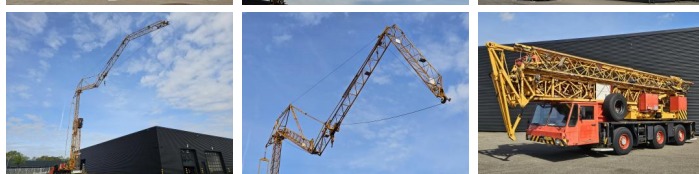

Spierings

Spierings AT3 SK345 / 6X4

€ 42.500 excl.

Year **1991**
Reference number **St_7135**
Mileage **57,249**

Common

Type **AT3 SK345 / 6X4**
Location **Locatie 1**
VIN number **AT3003**
First registration **13-02-1991**
Fuel **Diesel**

Specifications

Configuration **6x4**
Engine **265**
Wheelbase **460**
Number of cylinders **6**
Cylinder capacity **8270**
Transmission **Handgeschakeld**
Number of gears **12**
Total height **398**
Total width **255**
Total length **1231**

Tires / suspension

positie_1e_as **front**
1e_as_aangedreven
1e_as_gestuurd
remmen_1e_as **drum**
Tyre size first axle **445/65R22.5**
Suspension first axle **hydraulic**
banden_1e_as_links_buiten **50**
banden_1e_as_rechts_buiten **50**
banden_1e_as_links_binnen
banden_1e_as_rechts_binnen
Tyres first axle **50**
positie_2e_as **centre**