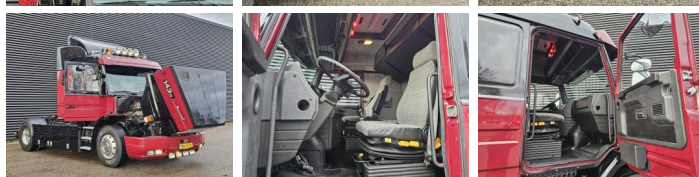

Scania

Scania T143.450

TOPLINE / TORPEDO / HAUBER / 460 cm WB

Year **1994**
Reference number **St_6885**
Mileage **849,446**

Common

Type **T143.450 TOPLINE / TORPEDO / HAUBER / 460 cm WB**
Location **Locatie 1**
VIN number **YS2TA4X2A01204055**
First registration **10-10-1994**
Fuel **Diesel**

Weights

GVW **18000**
Empty weight **7650**
Load capacity **10350**

Specifications

Configuration **4x2**
European standard **2**
Engine **450**
Number of cylinders **8**
Wheelbase **460**
Transmission **Handgeschakeld**
Number of gears **12**
Total width **255**
Total length **692**

Tires / suspension

positie_1e_as **front**
1e_as_aangedreven
1e_as_gestuurd
remmen_1e_as **drum**
Tyre size first axle **315/80R22.5**
Suspension first axle **leaf_spring**