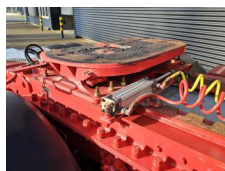

Scania

Scania R650 V8 XT 6x4 / 100.000 kg / BIG AXLE

Year **2021**
Reference number **St_7066**
Mileage **370,990**

Common

Type **R650 V8 XT 6x4 /
100.000 kg / BIG AXLE**
Location **Locatie 1**
VIN number **YS2R6X40002177002**
First registration **18-02-2021**
Fuel **Diesel**

Weights

GVW **36000**
Empty weight **12175**
Load capacity **23825**

Specifications

Configuration **6x4**
European standard **6**
Engine **650**
Number of cylinders **8**
Wheelbase **335**
Cylinder capacity **16353**
Transmission **Handgeschakeld**
Number of gears **12**
Total length **883**

Tires / suspension

positie_1e_as **front**
1e_as_aangedreven
1e_as_gestuurd
remmen_1e_as **disk**
Tyre size first axle **385/65R22.5**
Suspension first axle **leaf_spring**
banden_1e_as_links_buiten **50**

versteijnen
trucks