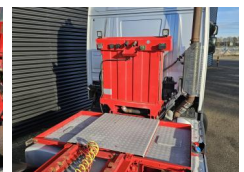

Scania

Scania R650 V8 XT 6x4 / 100.000 kg / BIG AXLE

Year **2021**
Reference number **St_7066**
Mileage **370,990**

Common

Type **R650 V8 XT 6x4 /
100.000 kg / BIG AXLE**
Location **Locatie 1**
VIN number **YS2R6X40002177002**
First registration **18-02-2021**
Fuel **Diesel**

Weights

GVW **36000**
Empty weight **12175**
Load capacity **23825**

Specifications

Configuration **6x4**
European standard **6**
Engine **650**
Number of cylinders **8**
Wheelbase **335**
Cylinder capacity **16353**
Transmission **Handgeschakeld**
Number of gears **12**
Total length **883**

Tires / suspension

positie_1e_as **front**
1e_as_aangedreven
1e_as_gestuurd
remmen_1e_as **disk**
Tyre size first axle **385/65R22.5**
Suspension first axle **leaf_spring**
banden_1e_as_links_buiten **50**

versteijnen
trucks