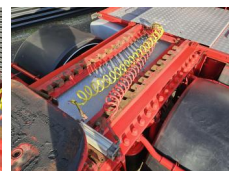

Scania

Scania R650 V8 XT 6x4 / 100.000 kg / BIG AXLE

Year **2021**
Reference number **St_7066**
Mileage **370,990**

Common

Type **R650 V8 XT 6x4 /
100.000 kg / BIG AXLE**
Location **Locatie 1**
VIN number **YS2R6X40002177002**
First registration **18-02-2021**
Fuel **Diesel**

Weights

GVW **36000**
Empty weight **12175**
Load capacity **23825**

Specifications

Configuration **6x4**
European standard **6**
Engine **650**
Number of cylinders **8**
Wheelbase **335**
Cylinder capacity **16353**
Transmission **Handgeschakeld**
Number of gears **12**
Total length **883**

Tires / suspension

positie_1e_as **front**
1e_as_aangedreven
1e_as_gestuurd
remmen_1e_as **disk**
Tyre size first axle **385/65R22.5**
Suspension first axle **leaf_spring**
banden_1e_as_links_buiten **50**

versteijnen
trucks