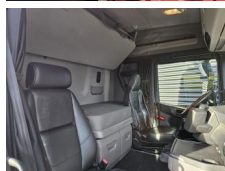

Scania

Scania R650 V8 XT 6x4 / 100.000 kg / BIG AXLE

Year **2021**
Reference number **St_7066**
Mileage **370,990**

Common

Type **R650 V8 XT 6x4 /
100.000 kg / BIG AXLE**
Location **Locatie 1**
VIN number **YS2R6X40002177002**
First registration **18-02-2021**
Fuel **Diesel**

Weights

GVW **36000**
Empty weight **12175**
Load capacity **23825**

Specifications

Configuration **6x4**
European standard **6**
Engine **650**
Number of cylinders **8**
Wheelbase **335**
Cylinder capacity **16353**
Transmission **Handgeschakeld**
Number of gears **12**
Total length **883**

Tires / suspension

positie_1e_as **front**
1e_as_aangedreven
1e_as_gestuurd
remmen_1e_as **disk**
Tyre size first axle **385/65R22.5**
Suspension first axle **leaf_spring**
banden_1e_as_links_buiten **50**

versteijnen
trucks