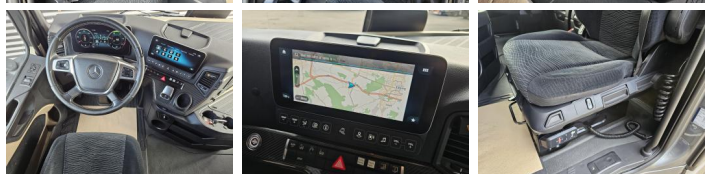

Mercedes-Benz

Mercedes-Benz AROCS 3363 SL 6x4 / PALFINGER EPSILON CRANE/KRAN / 6x4

Year **2020**
Reference number **St_7118**
Mileage **240,952**

Common

Type **AROCS 3363 SL 6x4 /
PALFINGER EPSILON
CRANE/KRAN / 6x4**
Location **Locatie 1**
VIN number **W1T96442610454742**
First registration **03-08-2020**
Fuel **Diesel**

Weights

GVW **26000**
Empty weight **14280**
Load capacity **11720**

Specifications

Configuration **6x4**
European standard **6**
Engine **630**
Wheelbase **390**
Number of cylinders **6**
Cylinder capacity **15569**
Transmission **Automaat**
Total height **400**
Total width **255**
Total length **785**

Tires / suspension

positie_1e_as **front**
1e_as_aangedreven
1e_as_gestuurd
remmen_1e_as **disk**