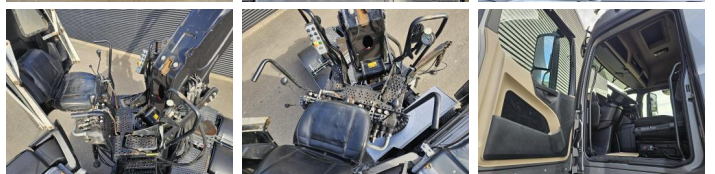

Mercedes-Benz

Mercedes-Benz AROCS 3363 SL 6x4 / PALFINGER EPSILON CRANE/KRAN / 6x4

Year **2020**
Reference number **St_7118**
Mileage **240,952**

Common

Type **AROCS 3363 SL 6x4 /
PALFINGER EPSILON
CRANE/KRAN / 6x4**
Location **Locatie 1**
VIN number **W1T96442610454742**
First registration **03-08-2020**
Fuel **Diesel**

Weights

GVW **26000**
Empty weight **14280**
Load capacity **11720**

Specifications

Configuration **6x4**
European standard **6**
Engine **630**
Wheelbase **390**
Number of cylinders **6**
Cylinder capacity **15569**
Transmission **Automaat**
Total height **400**
Total width **255**
Total length **785**

Tires / suspension

positie_1e_as **front**
1e_as_aangedreven
1e_as_gestuurd
remmen_1e_as **disk**