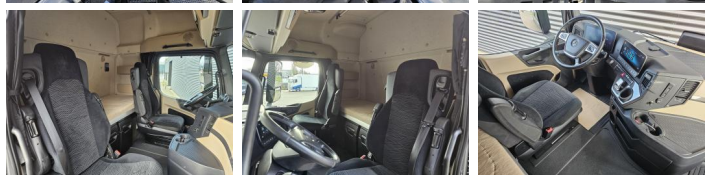

Mercedes-Benz

Mercedes-Benz AROCS 3363 SL 6x4 / PALFINGER EPSILON CRANE/KRAN / 6x4

Year **2020**
Reference number **St_7118**
Mileage **240,952**

Common

Type **AROCS 3363 SL 6x4 /
PALFINGER EPSILON
CRANE/KRAN / 6x4**
Location **Locatie 1**
VIN number **W1T96442610454742**
First registration **03-08-2020**
Fuel **Diesel**

Weights

GVW **26000**
Empty weight **14280**
Load capacity **11720**

Specifications

Configuration **6x4**
European standard **6**
Engine **630**
Wheelbase **390**
Number of cylinders **6**
Cylinder capacity **15569**
Transmission **Automaat**
Total height **400**
Total width **255**
Total length **785**

Tires / suspension

positie_1e_as **front**
1e_as_aangedreven
1e_as_gestuurd
remmen_1e_as **disk**