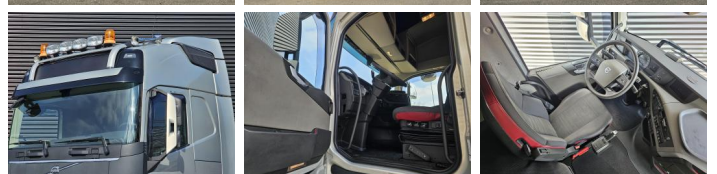

Volvo

Volvo FH460 6x2/4 / NL-TRUCK / NIGHT- AIRCO / 617DKM

Year **2015**
Reference number **St_7198**
Mileage **617,901**

Common

Type **FH460 6x2/4 / NL-TRUCK / NIGHT-AIRCO / 617DKM**
Location **Locatie 1**
VIN number **YV2RTY0C2GB745554**
First registration **05-10-2015**
Fuel **Diesel**

Weights

GVW **27000**
Empty weight **8914**
Load capacity **18086**

Specifications

Configuration **6x2**
European standard **6**
Engine **460**
Number of cylinders **6**
Wheelbase **410**
Cylinder capacity **12777**
Transmission **Automaat**
Total width **254**
Total length **651**

Tires / suspension

positie_1e_as **front**
1e_as_aangedreven
1e_as_gestuurd
remmen_1e_as **disk**
Tyre size first axle **385/65R22.5**
Suspension first axle **leaf_spring**