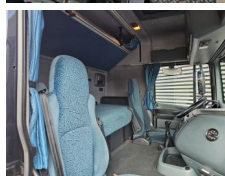

DAF

DAF XF 430 6x2 / HIAB 280-5 CRANE - KRAN / REMOTE

€ 43.900 excl.

Year **2004**
Reference number **St_7263**
Mileage **1,102,435**

Common

Type **XF 430 6x2 / HIAB 280-5 CRANE - KRAN / REMOTE**
Location **Locatie 1**
VIN number **XLRTS48XS0E652781**
First registration **29-10-2004**
Fuel **Diesel**

Weights

GVW **28000**
Empty weight **14560**
Load capacity **13440**

Specifications

Configuration **6x2**
European standard **3**
Engine **430**
Number of cylinders **6**
Wheelbase **380**
Cylinder capacity **12900**
Transmission **Handgeschakeld**
Number of gears **16**
Total width **250**
Total length **730**

Tires / suspension

positie_1e_as **front**
1e_as_aangedreven
1e_as_gestuurd

versteijnen
trucks