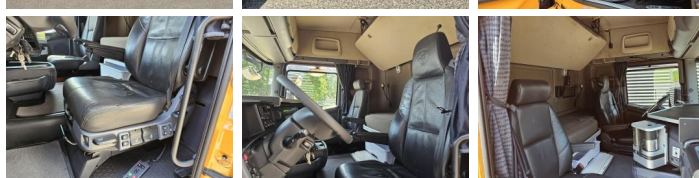

Scania

Scania Scania R410 6x2 + NOOTEBOOM TIEFLADER

€ 39.500 excl.

Year **2015**
Reference number **St_7386**

Common

Type **Scania R410 6x2 +
NOOTEBOOM
TIEFLADER**
Location **Locatie 1**
VIN number **YS2R4X20005395906**
First registration **22-10-2015**
Fuel **Diesel**

Weights

GVW **24000**
Empty weight **8122**
Load capacity **15878**

Specifications

Configuration **6x2**
European standard **6**
Engine **410**
Wheelbase **355**
Number of cylinders **6**
Cylinder capacity **12742**
Transmission **Automaat**

Tires / suspension

positie_1e_as **front**
1e_as_aangedreven
1e_as_gestuurd
remmen_1e_as **disk**
Tyre size first axle **355/50R22.5**
Suspension first axle **air**
banden_1e_as_links_buiten **60**

versteijnen
trucks