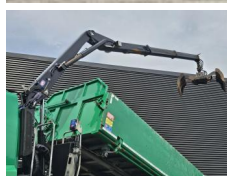

Tatra

Tatra 6X6 / T158/II / 2 SIDE TIPPER - HMF Z CRANE

€ 114.900 excl.

Year **2018**
Reference number **St_6927**
Mileage **302,643**

Common

Type **6X6 / T158/II / 2 SIDE
TIPPER - HMF Z CRANE**
Location **Locatie 1**
VIN number **TNU8P6R33HK001592**
First registration **21-11-2018**
Fuel **Diesel**

Weights

GVW **31500**
Empty weight **11020**
Load capacity **20480**

Specifications

Configuration **6x6**
European standard **6**
Engine **460**
Number of cylinders **6**
Cylinder capacity **12902**
Transmission **Automaat**
Superstructure length **560**
Superstructure width **239**
Superstructure height **105**
Total width **255**
Total length **890**

Tires / suspension

positie_1e_as **front**
1e_as_aangedreven
1e_as_gestuurd

versteijnen
trucks