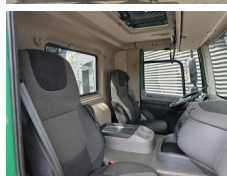

Tatra

Tatra 6X6 / T158/II / 2 SIDE TIPPER - HMF Z CRANE

€ 114.900 excl.

Year **2018**
Reference number **St_6927**
Mileage **302,643**

Common

Type **6X6 / T158/II / 2 SIDE
TIPPER - HMF Z CRANE**
Location **Locatie 1**
VIN number **TNU8P6R33HK001592**
First registration **21-11-2018**
Fuel **Diesel**

Weights

GVW **31500**
Empty weight **11020**
Load capacity **20480**

Specifications

Configuration **6x6**
European standard **6**
Engine **460**
Number of cylinders **6**
Cylinder capacity **12902**
Transmission **Automaat**
Superstructure length **560**
Superstructure width **239**
Superstructure height **105**
Total width **255**
Total length **890**

Tires / suspension

positie_1e_as **front**
1e_as_aangedreven
1e_as_gestuurd

versteijnen
trucks