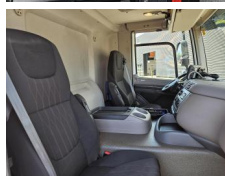

DAF

DAF CF 410 8X2/6 FAUN / BEKKER LAGRAM 16m3 / WAS INSTALLATIE

Year **2021**
Reference number **St_6933**
Mileage **44,110**

Common

Type **CF 410 8X2/6 FAUN /
BEKKER LAGRAM
16m3 / WAS
INSTALLATIE**
Location **Locatie 1**
VIN number **ALRAKM4100G317165**
First registration **01-04-2021**
Fuel **Diesel**

Weights

GVW **36000**
Empty weight **23796**
Load capacity **12204**

Specifications

Configuration **8x2**
European standard **6**
Engine **410**
Wheelbase **610**
Number of cylinders **6**
Transmission **Automaat**
Cylinder capacity **10837**
Total height **400**
Total width **255**
Total length **1045**

Tires / suspension

positie_1e_as **front**
1e_as_aangedreven
1e_as_gestuurd