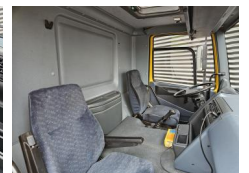

DAF

DAF CF 85.330 ATI / 40 t/m CRANE / KRAN / 8.500 km!

€ 46.900 excl.

Year **1995**
Reference number **St_6988**
Mileage **8,405**

Common

Type **CF 85.330 ATI / 40 t/m
CRANE / KRAN / 8.500
km!**
Location **Locatie 1**
VIN number **XLRAS85WCOE416317**
First registration **01-06-1995**
Fuel **Diesel**

Weights

GVW **26000**
Empty weight **17460**
Load capacity **8540**

Specifications

Configuration **6x2**
European standard **1**
Engine **330**
Wheelbase **480**
Number of cylinders **6**
Transmission **Handgeschakeld**
Number of gears **16**
Superstructure length **610**
Superstructure width **250**
Superstructure height **120**
Total width **250**
Total length **-1**

Tires / suspension

positie_1e_as **front**

versteijnen
trucks