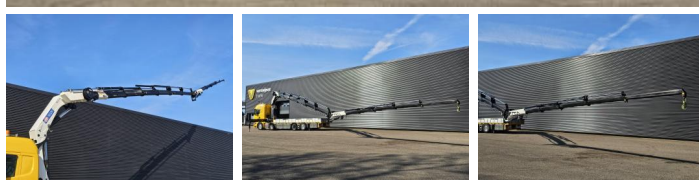

Scania

Scania R490 8X2*6 / HMF 50TM + JIB / NL- TRUCK

Year **2014**
Reference number **St_7172**
Mileage **568,816**

Common

Type **R490 8X2*6 / HMF
50TM + JIB / NL-TRUCK**
Location **Locatie 1**
VIN number **YS2R8X20005356721**
First registration **08-09-2014**
Fuel **Diesel**

Weights

GVW **37000**
Empty weight **21275**
Load capacity **15725**

Specifications

Configuration **8x2**
European standard **6**
Engine **490**
Number of cylinders **6**
Wheelbase **550**
Transmission **Half-automaat**
Cylinder capacity **12742**
Superstructure length **716**
Superstructure width **243**
Superstructure height **106**
Total width **255**
Total length **1095**

Tires / suspension

positie_1e_as **front**
1e_as_aangedreven
1e_as_gestuurd
remmen_1e_as **disk**