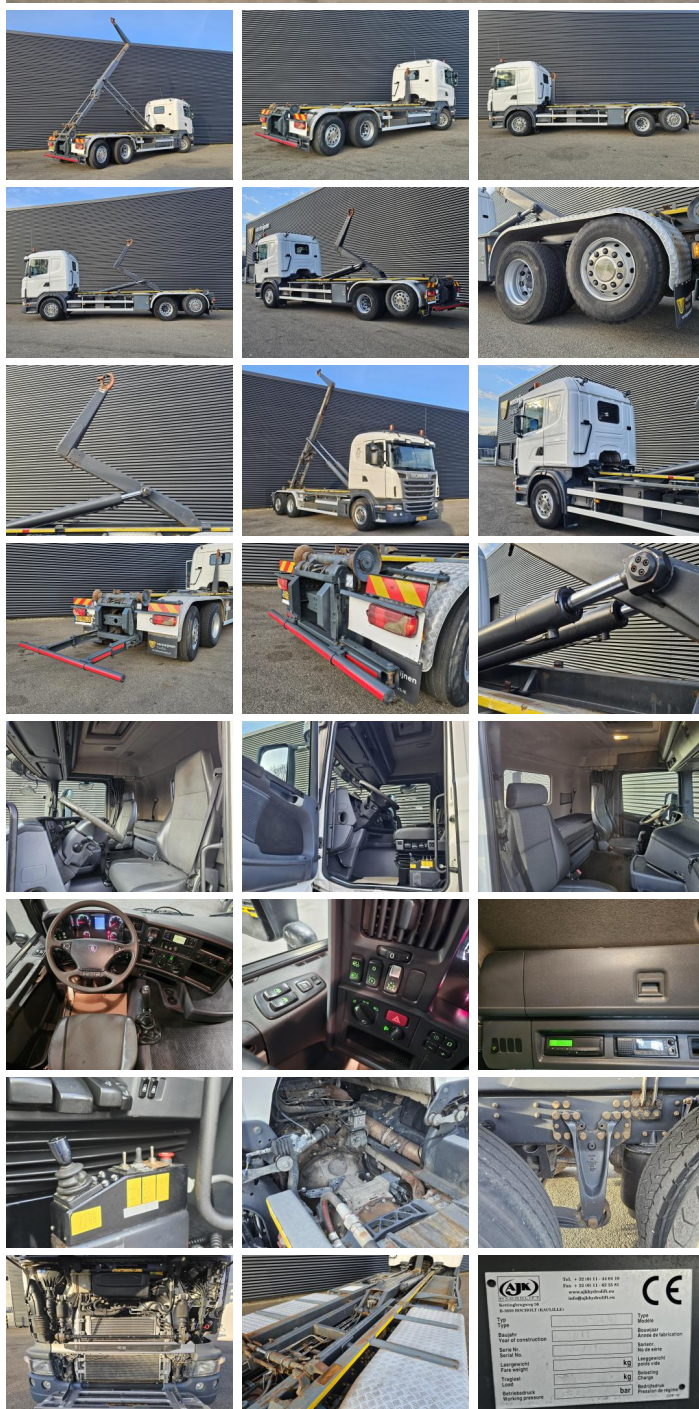

Scania

Scania R400 6x2*4 / HOOKLIFT / MANUAL + RETARDER

€ 23.900 excl.

Year **2012**
Reference number **St_7186**
Mileage **435,747**

Common

Type **R400 6x2*4 /
HOOKLIFT / MANUAL
+ RETARDER**
Location **Locatie 1**
VIN number **XLEG6X20005279424**
First registration **10-01-2012**
Fuel **Diesel**

Weights

GVW **27500**
Empty weight **8695**
Load capacity **18805**

Specifications

Configuration **6x2**
European standard **5**
Engine **400**
Wheelbase **647**
Number of cylinders **6**
Cylinder capacity **12740**
Transmission **Handgeschakeld**
Number of gears **12**
Total width **250**
Total length **900**

Tires / suspension

positie_1e_as **front**
1e_as_aangedreven
1e_as_gestuurd