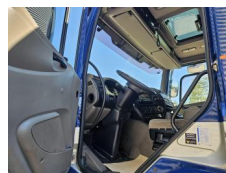

Ginaf

Ginaf X 5240 TS 10x4 / EFFER 108-5S CRANE / KRAN

Year **2011**
Reference number **St_7288**
Mileage **891,508**

Common

Type **X 5240 TS 10x4 /
EFFER 108-5S CRANE
/ KRAN**
Location **Locatie 1**
VIN number **XL9AM27MX06010046**
First registration **20-01-2011**
Fuel **Diesel**

Weights

GVW **50000**
Empty weight **30455**
Load capacity **19545**

Specifications

Configuration **10x4**
European standard **5**
Engine **460**
Wheelbase **725**
Number of cylinders **6**
Transmission **Automaat**
Cylinder capacity **12902**
Superstructure length **700**
Superstructure width **255**
Superstructure height **124**
Total width **255**
Total length **1086**

Tires / suspension

positie_1e_as **front**
1e_as_aangedreven
1e_as_gestuurd

versteijnen
trucks