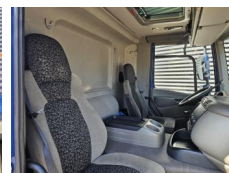

Ginaf

Ginaf X 5240 TS 10x4 / EFFER 108-5S CRANE / KRAN

Year **2011**
Reference number **St_7288**
Mileage **891,508**

Common

Type **X 5240 TS 10x4 /
EFFER 108-5S CRANE
/ KRAN**
Location **Locatie 1**
VIN number **XL9AM27MX06010046**
First registration **20-01-2011**
Fuel **Diesel**

Weights

GVW **50000**
Empty weight **30455**
Load capacity **19545**

Specifications

Configuration **10x4**
European standard **5**
Engine **460**
Wheelbase **725**
Number of cylinders **6**
Transmission **Automaat**
Cylinder capacity **12902**
Superstructure length **700**
Superstructure width **255**
Superstructure height **124**
Total width **255**
Total length **1086**

Tires / suspension

positie_1e_as **front**
1e_as_aangedreven
1e_as_gestuurd

versteijnen
trucks