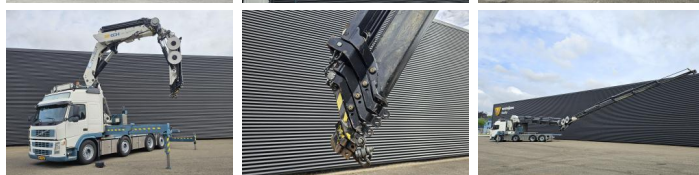

Volvo

Volvo FM 480 8x2 HMF THOR CRANE - KRAN + JIB

Year **2008**
Reference number **St_7295**
Mileage **758,489**

Common

Type **FM 480 8x2 HMF THOR CRANE - KRAN + JIB**
Location **Locatie 1**
VIN number **YV2JSW0C78B516115**
First registration **24-09-2008**
Fuel **Diesel**

Weights

GVW **37000**
Empty weight **25605**
Load capacity **11395**

Specifications

Configuration **8x2**
European standard **5**
Engine **480**
Number of cylinders **6**
Wheelbase **490**
Transmission **Automaat**
Cylinder capacity **12780**
Superstructure length **533**
Superstructure width **255**
Superstructure height **113**
Total width **255**
Total length **945**

Tires / suspension

positie_1e_as **front**
1e_as_aangedreven
1e_as_gestuurd
remmen_1e_as **disk**