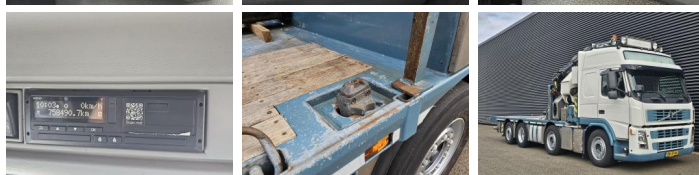

Volvo

Volvo FM 480 8x2 HMF THOR CRANE - KRAN + JIB

Year **2008**
Reference number **St_7295**
Mileage **758,489**

Common

Type **FM 480 8x2 HMF THOR CRANE - KRAN + JIB**
Location **Locatie 1**
VIN number **YV2JSW0C78B516115**
First registration **24-09-2008**
Fuel **Diesel**

Weights

GVW **37000**
Empty weight **25605**
Load capacity **11395**

Specifications

Configuration **8x2**
European standard **5**
Engine **480**
Number of cylinders **6**
Wheelbase **490**
Transmission **Automaat**
Cylinder capacity **12780**
Superstructure length **533**
Superstructure width **255**
Superstructure height **113**
Total width **255**
Total length **945**

Tires / suspension

positie_1e_as **front**
1e_as_aangedreven
1e_as_gestuurd
remmen_1e_as **disk**