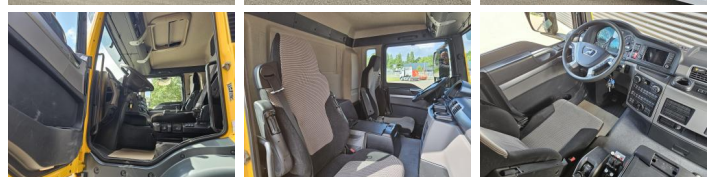

MAN

MAN TGS 35.460 8x4-4 BL / VDL 30T HOOKLIFT

versteijnen
trucks

Year **2019**
Reference number **St_7381**
Mileage **284,391**

Common

Type **TGS 35.460 8x4-4 BL /
VDL 30T HOOKLIFT**
Location **Locatie 1**
VIN number **WMA92SZZ1KM830628**
First registration **31-10-2019**
Fuel **Diesel**

Weights

GVW **36000**
Empty weight **13370**
Load capacity **22630**

Specifications

Configuration **8x4**
European standard **6**
Engine **460**
Wheelbase **610**
Number of cylinders **6**
Cylinder capacity **12419**
Transmission **Automaat**
Total width **255**
Total length **869**

Tires / suspension

positie_1e_as **front**
1e_as_aangedreven
1e_as_gestuurd
remmen_1e_as **disk**
Tyre size first axle **385/65R22.5**
Suspension first axle **leaf_spring**
banden_1e_as_links_buiten **70**